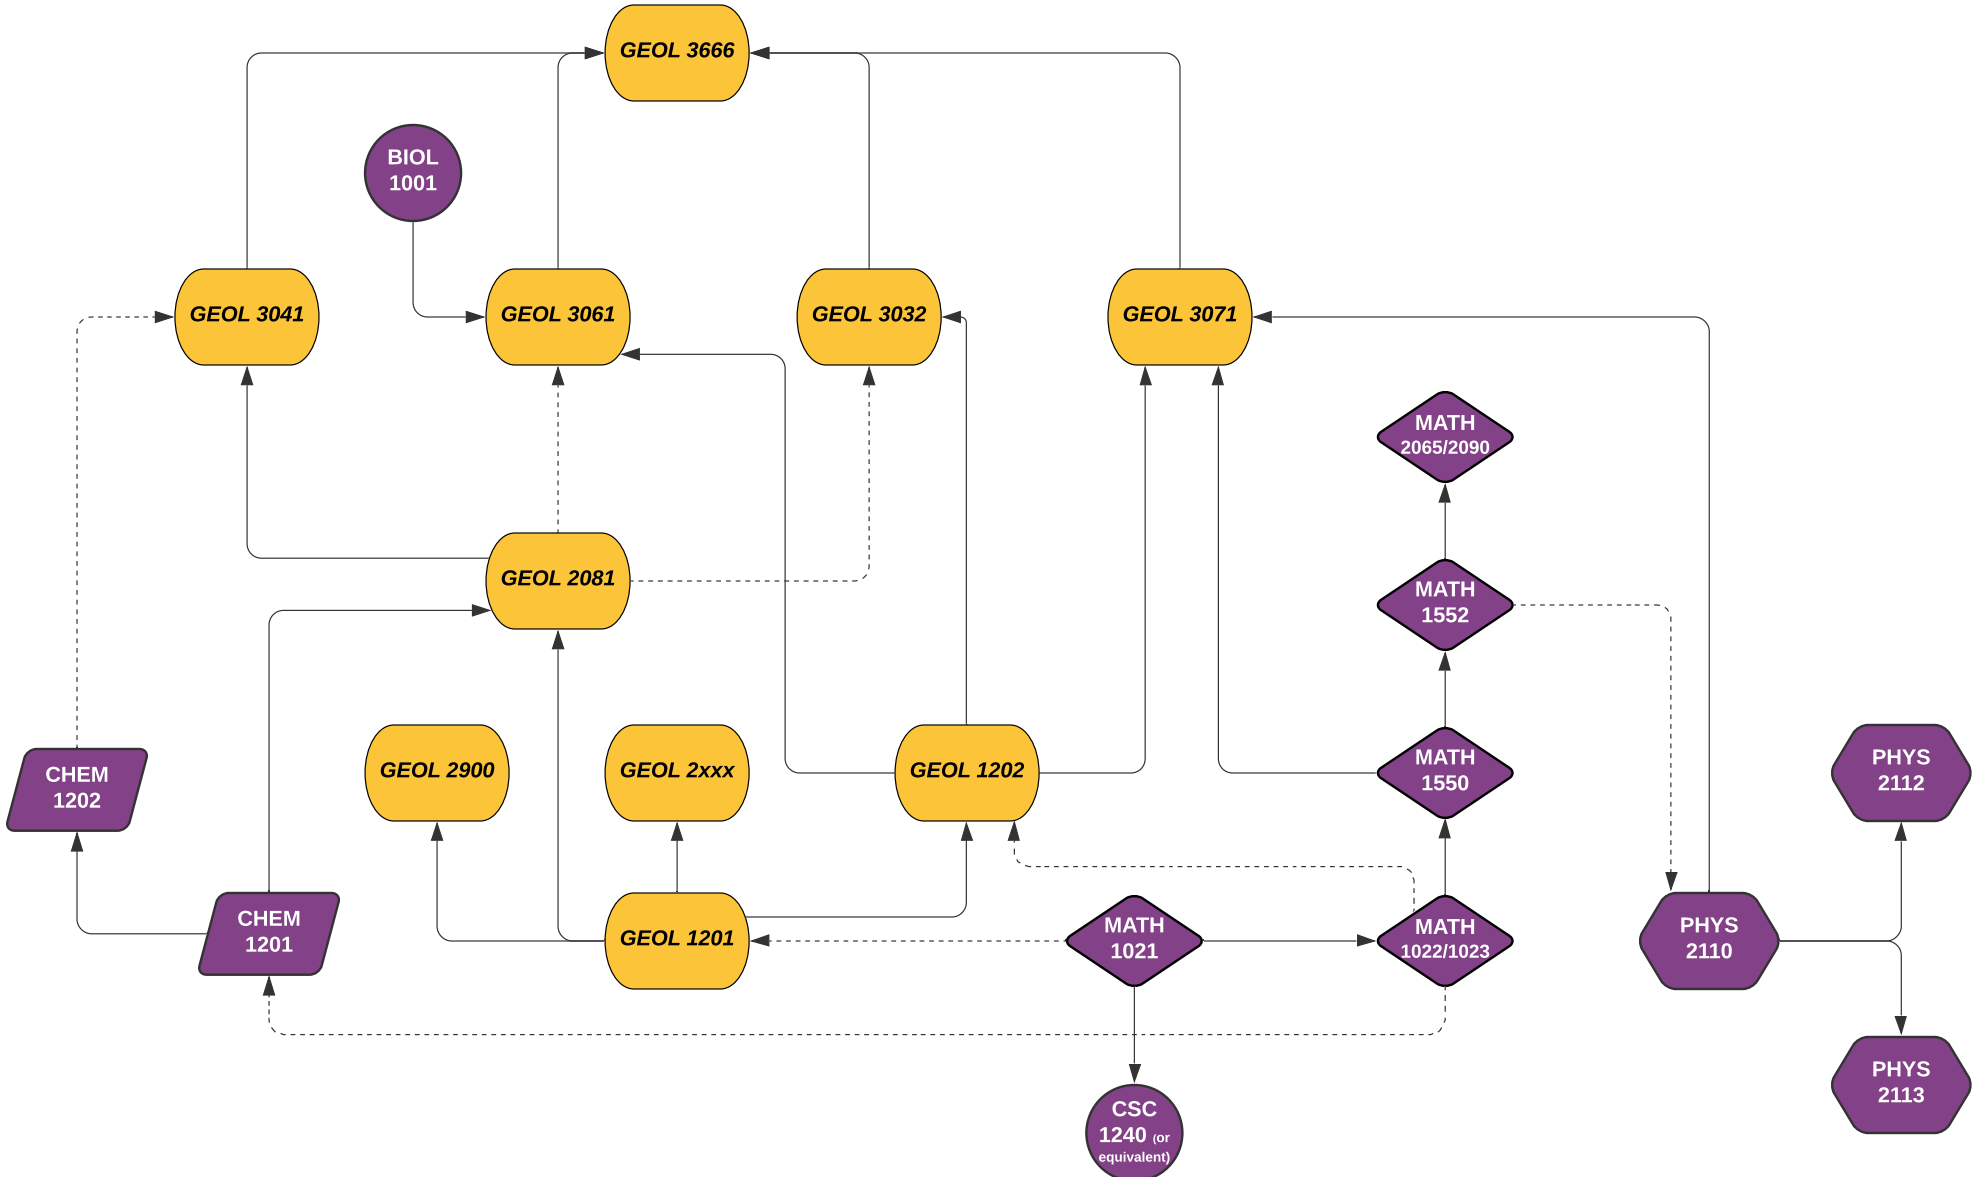

9 hours from: GEOL 4019, 4045, 4060, 4062, 4066, 4068, 4107, 4150, 4182

Legend

- BLUE = GenEd required by LSU
- YELLOW = required GEOL course
- PURPLE = specific non-GEOL course required by Department
- > Pre-requisite
- - - - -> Co-requisite

ENGL 1001 —————> ENGL 2000/other

Humanities: ENGL 2xxx

Humanities: Foreign Language

Humanities: Any

Art

Soc Sci any

Soc Sci 2xxx+

SCI 1001

"Electives"