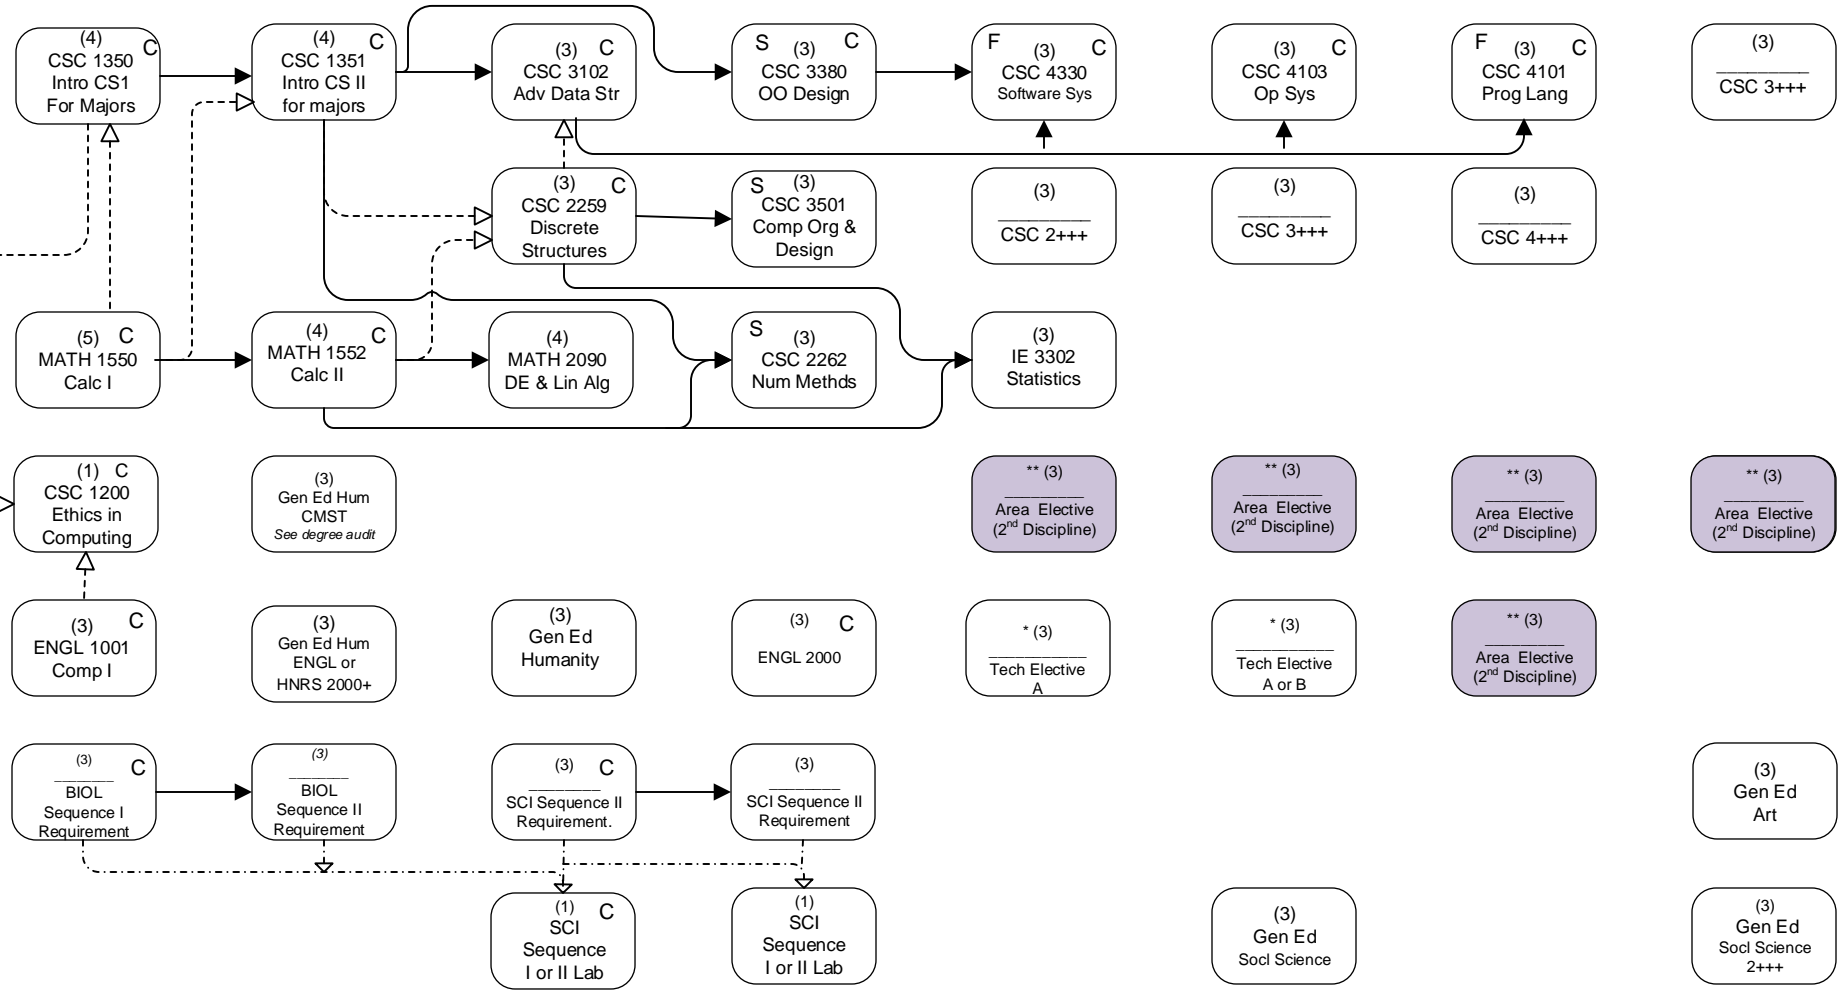

COMPUTER SCIENCE

FALL	SPRING	FALL	SPRING	FALL	SPRING	FALL	SPRING
1	2	3	4	5	6	7	8

CSC SD

CSC SD

HOURS: 16 17 17 16 15 15 12 12 = 120

<p>—————▶ Credit required</p> <p>- - - - -▶ Credit or registration required</p> <p>- - - - -▶ Two hours of science lab is required and must be with either science sequence</p>	<h2>FLOWCHART LEGEND</h2> <p>C Grade of "C" or better required BEFORE enrolling in next course in the sequence.</p> <p>Gen Ed General Education See 2014-2015 General Catalog</p>	<p>* See CSC & E Division for approved list and substitutions; in general, Group A: STEM++ 2000 level and above; Group B: AVATAR DM Art-track electives</p> <p>** See Coordinator for 2nd Discipline Restricted Option approval form</p> <p>SECOND DISCIPLINE CONCENTRATION (15 HRS)</p> <p>Rev. 3/20/2014</p>
---	---	--